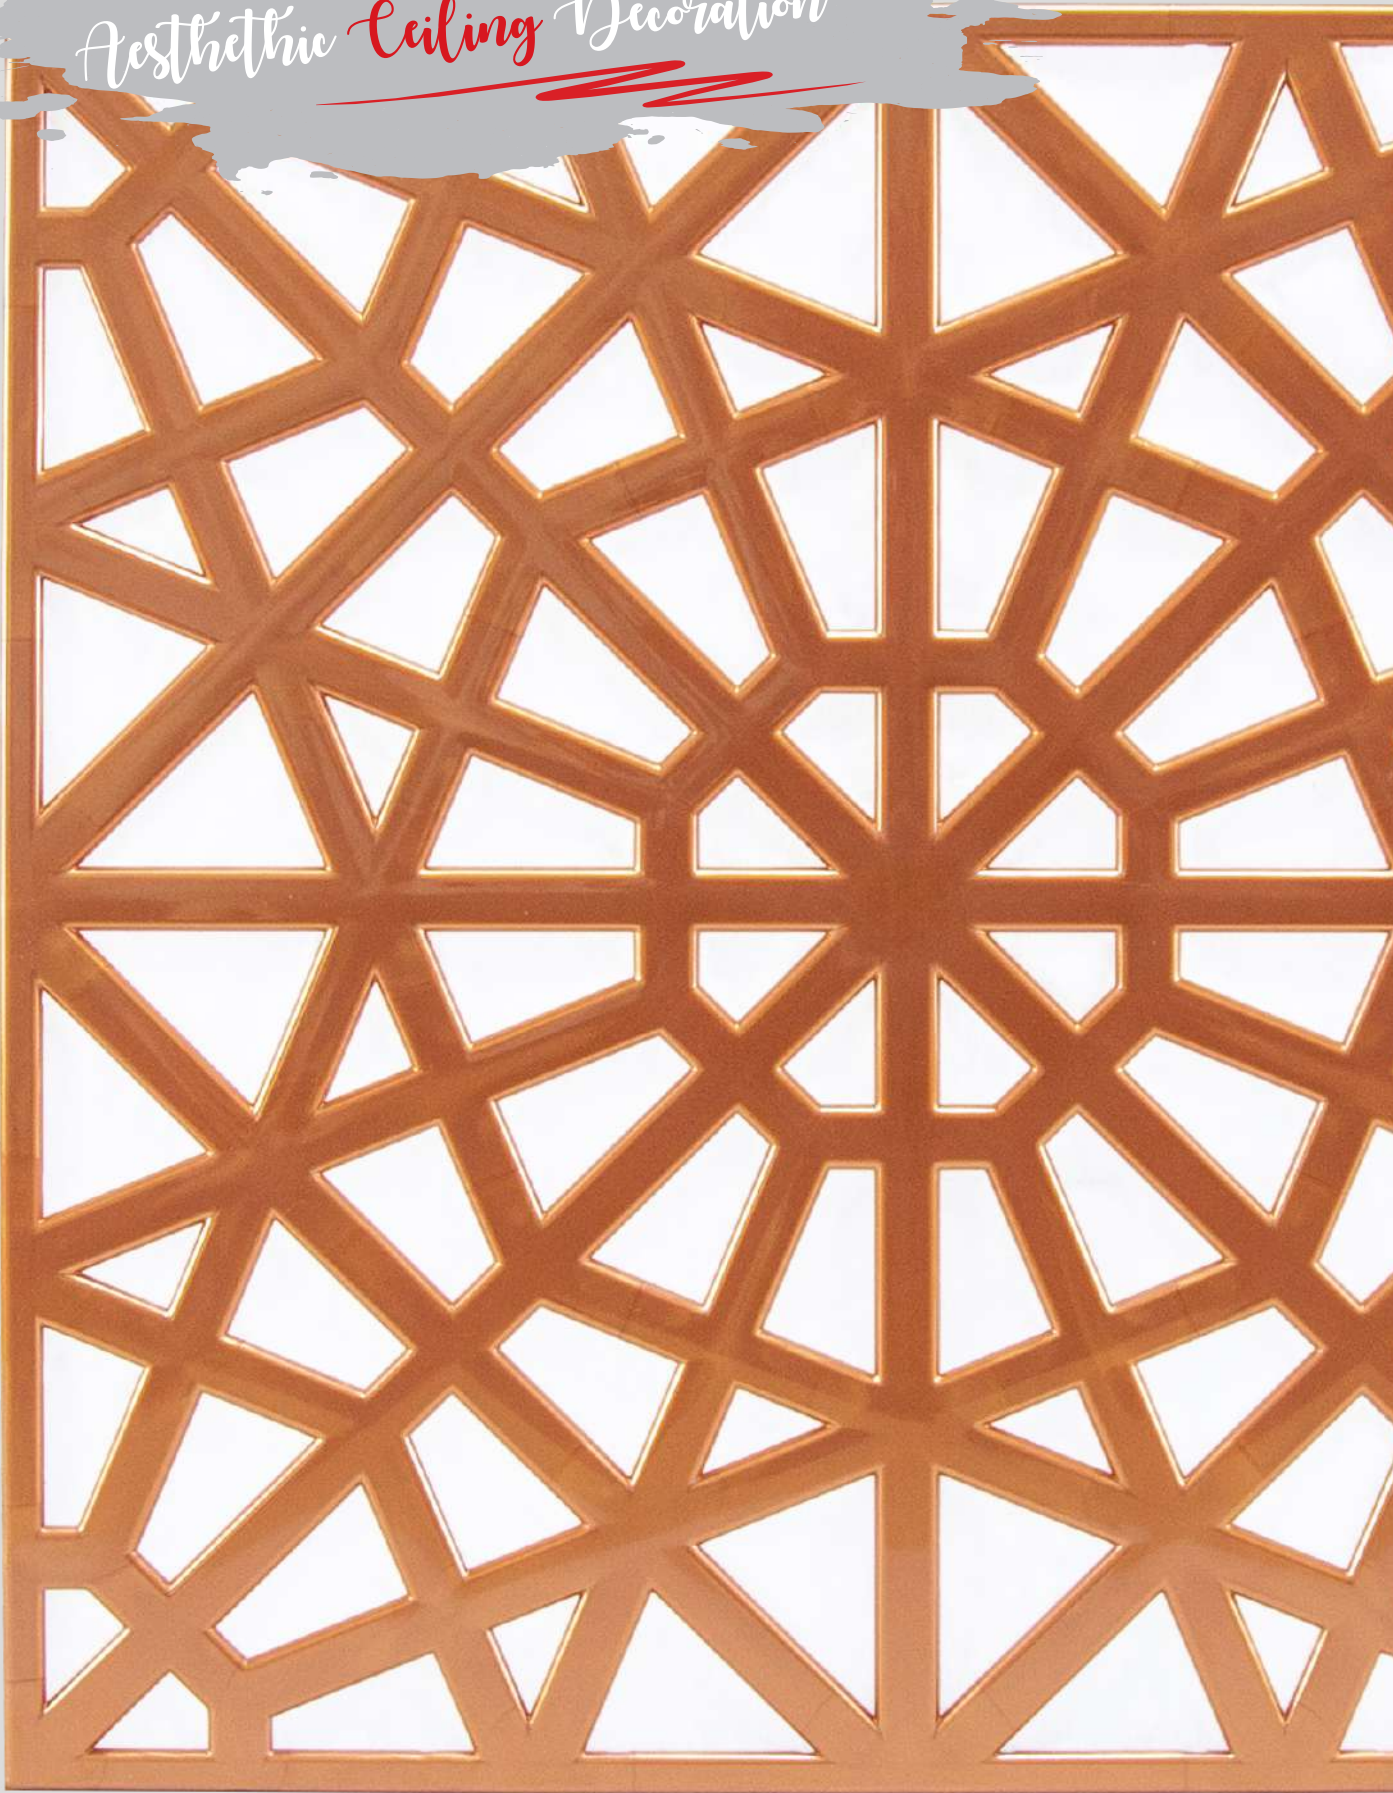

Tav Light

Otto Light

Orient Light

**60x60 cm**

*Aesthetic Ceiling Decoration*

PANELS

cm

30X30