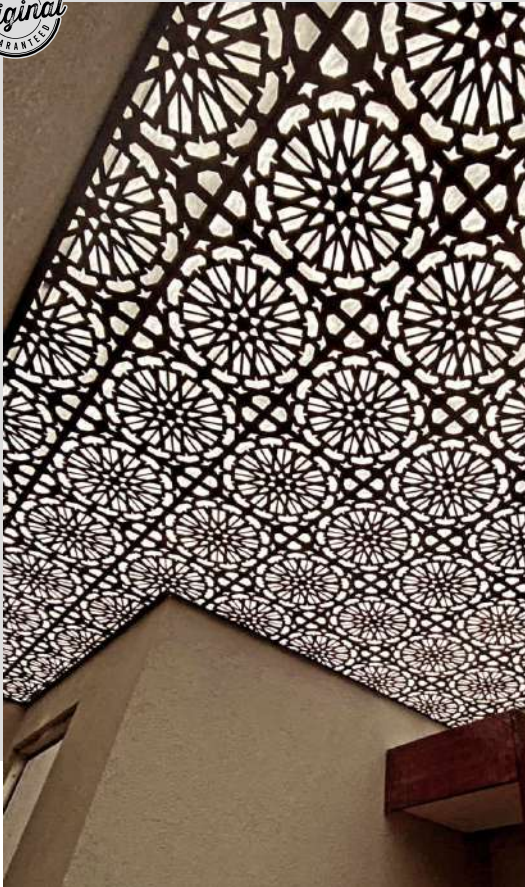

NEW PANELS

The model range of the ceiling panels improved under the Deko Tavan brand is constantly being broadend.

Professional design team of our brand puts great effort on designing new models for different tastes from oriental to modern designs.

OTTO

CLIP-IN

Dimensions : 300x300 mm
Thickness : 7 mm
Weight : 180 - 225 gr
Filter : 100 gr / m²
Package : 2,16 m²
Qty per Package : 24 pcs
Package Size : 32,5x65x15,5 cm

30x30 cm