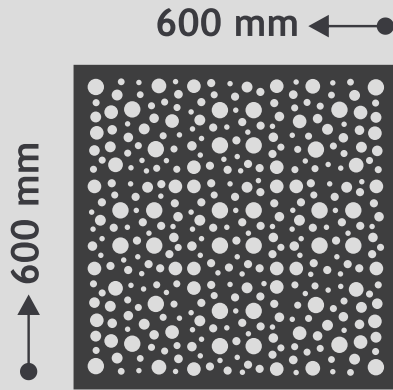

T24 LAY-ON

CEILING SYSTEM

Dekotavan Lay-on ceiling system is a system which is rest on T24 carrying fixtures. For this system, standard 4x18 fixtures are being used.

600x600mm

Dimensions	: 600x600 mm
Thickness	: 9 mm
Weight	: 900 -1000 gr
Filter	: 100 gr / m²
Package	: 4,32 m²
Qty per Package	: 12 pcs
Package Size	: 62,5x62,5x13 cm

CLIP-IN

HIDDEN CARRIER SYSTEM

The main advantage of the clip-in system is that it is being hidden which brings a chic 3D look on the ceiling. For this system, several lighting fixtures are being used.