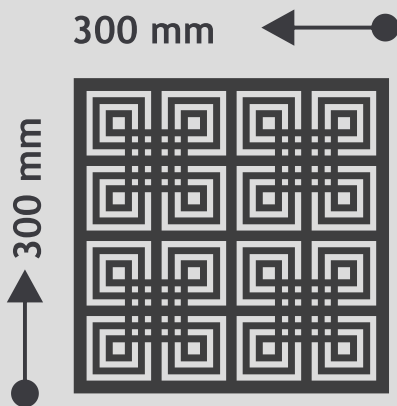

300x300mm

Dimensions	: 300x300 mm
Thickness	: 7 mm
Weight	: 180 - 225 gr
Filter	: 100 gr / m²
Package	: 2,16 m²
Qty per Package	: 24 pcs
Package Size	: 32,5x65x15,5 cm