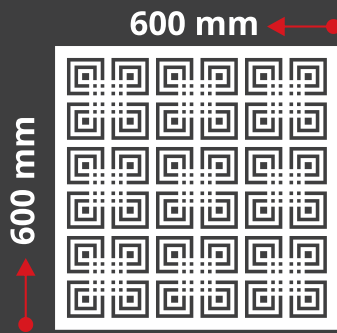

T24 LAY-ON

CEILING SYSTEM

Dekotavan Lay-on ceiling system is a system which rest on T24 carrying fixtures. For this system, standard 4x18 fixtures are being used.